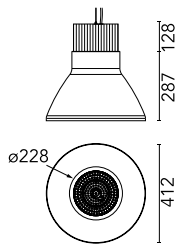

Light Bell Dimmable Push

■ 07.9642.14ADP - Black

Suspended luminaire for mounting on the ceiling with LED light source. (4 metres maximum distance to ceiling). Power supply source integrated into luminaire housing. Reflector not included; supplied separately.

Main specifications

Number of heads	1	Mountings	Suspension
Lamp category	LED	Environment	Indoor
Power (W)	55W		
CCT (K)	3000K		
CRI	90		

Optical

Lighting type	Direct
LED type	LED array
Light distribution	Symmetric
Optical type	Spot
Beam angle (°)	78
Beam angle C90-270 (°)	78

Beam Angle:	79°		
h(m)	E(lx)	D(m)	
1	2164	1.66	
2	541	3.32	
3	240	4.97	
4	135	6.63	
5	87	8.29	

Luminous flux luminaire
3229 lm (EXTREME CUT OFF)

Electrical

Frequency (Hz)	50/60	Emergency	Without
Voltage (V)	35.20	Insulation class	I
Dimmable	Yes		
Driver	Integrated		
Driver type	Electronic dimmable push		

Physical

Color	Black
Orientation	Fixed
Weight (kg)	3.81

Note

Pin-block type dissipater. Please ask us for a higher IP. Includes a 4-meter suspension cable.