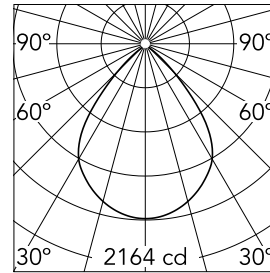

Light Bell Dimmable Push

■ 07.9642.14ADP - Black

Suspended luminaire for mounting on the ceiling with LED light source. (4 metres maximum distance to ceiling). Power supply source integrated into luminaire housing. Reflector not included; supplied separately.

Main specifications

Number of heads	1	Mountings	Suspension
Lamp category	LED	Environment	Indoor
Power (W)	55W		
CCT (K)	3000K		
CRI	90		

Optical

Lighting type	Direct
LED type	LED array
Light distribution	Symmetric
Optical type	Spot
Beam angle (°)	78
Beam angle C90-270 (°)	78

Physical

Color	Black
Orientation	Fixed
Weight (kg)	3.81

Note

Pin-block type dissipater. Please ask us for a higher IP. Includes a 4-meter suspension cable.