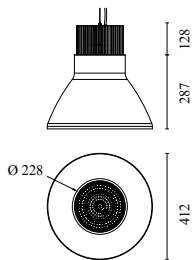

Main specifications

Number of heads	1	Mountings	Suspension
Lamp category	LED	Environment	Indoor
Power (W)	55W		
CCT (K)	3000K		
CRI	90		

Optical

Lighting type	Direct
LED type	LED array
Light distribution	Symmetric
Optical type	Spot
Beam angle (°)	78
Beam angle C90-270 (°)	78

Beam Angle:	79°		
h(m)	E(lx)	D(m)	
1	2164	1.66	
2	541	3.32	
3	240	4.97	
4	135	6.63	
5	87	8.29	

Luminous flux luminaire
3229 lm (EXTREME CUT OFF)

Electrical

Frequency (Hz)	50/60	Emergency	Without
Voltage (V)	35.20	Insulation class	I
Dimmable	Yes		
Driver	Integrated		
Driver type	Electronic dimmable DALI		

Physical

Color	Black
Orientation	Fixed
Weight (kg)	3.81

Note

Pin-block type dissipater. Please ask us for a higher IP.

Certification / Marking