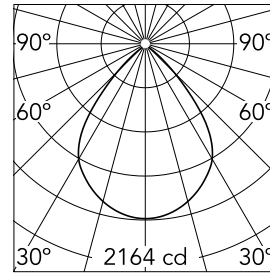

Light Bell Dimmable Dali

■ 07.9642.14ADA - Black

Suspended luminaire for mounting on the ceiling with LED light source. (4 metres maximum distance to ceiling). Power supply source integrated into luminaire housing. Reflector not included; supplied separately.

Main specifications

Number of heads	1	Mountings	Suspension
Lamp category	LED	Environment	Indoor
Power (W)	55W		
CCT (K)	3000K		
CRI	90		

Optical

Lighting type	Direct
LED type	LED array
Light distribution	Symmetric
Optical type	Spot
Beam angle (°)	78
Beam angle C90-270 (°)	78

Physical

Color	Black
Orientation	Fixed
Weight (kg)	3.81

Note

Pin-block type dissipater. Please ask us for a higher IP.

Certification / Marking