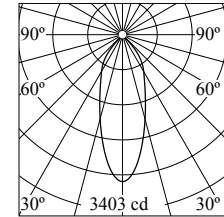

Main specifications

Number of heads	1
Mountings	Suspension
Environment	Indoor

Optical

Lighting type	Direct
Light distribution	Symmetric

Beam Angle: 37°

Luminous flux luminaire
2298 lm (EXTREME CUT OFF)

Electrical