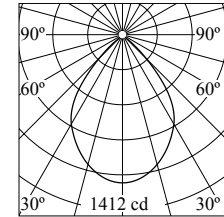

Main specifications

Number of heads	1
Mountings	Suspension
Environment	Indoor

Optical

Lighting type	Direct
Light distribution	Symmetric

Beam Angle: 78°

h(m)	E lx	D(m)
1	1412	1.61
2	353	3.22
3	157	4.84
4	88	6.45
5	56	8.06