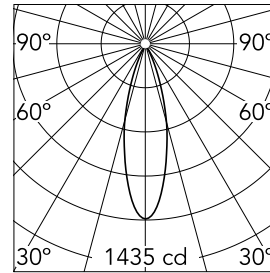

Number of heads	1	CRI	80
Lamp category	LED	Net lumen (lm)	413
Power (W)	9W	Mountings	Suspension
System power (W)	11W	Environment	Indoor dry location
CCT (K)	3000K		

Optical

Lighting type	Direct
LED type	Power LED
Light distribution	Symmetric
Optical type	Flood
Beam angle (°)	28
Beam angle C90-270 (°)	28

Physical

Color	Brown/Black
Weight (kg)	2.27
Spot diameter (mm)	100
Length (mm)	100