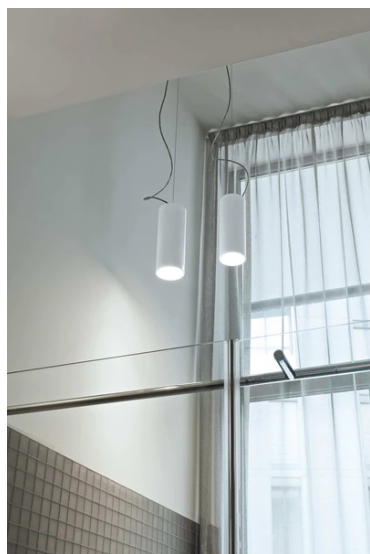

Electrical

Frequency (Hz)	50/60	Emergency	Without
Voltage (V)	110/240	Insulation class	I
Dimmable	No		
Driver	Integrated		
Driver type	Non Dimmable		

Physical

Color	Brushed Aluminium/Black
Weight (kg)	2.27
Spot diameter (mm)	100
Length (mm)	100