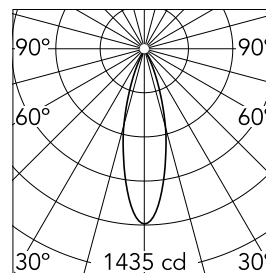

Main specifications

Number of heads	1	CRI	80
Lamp category	LED	Net lumen (lm)	413
Power (W)	9W	Mountings	Suspension
System power (W)	11W	Environment	Indoor dry location
CCT (K)	3000K		

Optical

Lighting type	Direct
LED type	Power LED
Light distribution	Symmetric
Optical type	Flood
Beam angle (°)	28
Beam angle C90-270 (°)	28

Physical

Color	Brushed Aluminium/Black
Weight (kg)	2.27
Spot diameter (mm)	100
Length (mm)	100