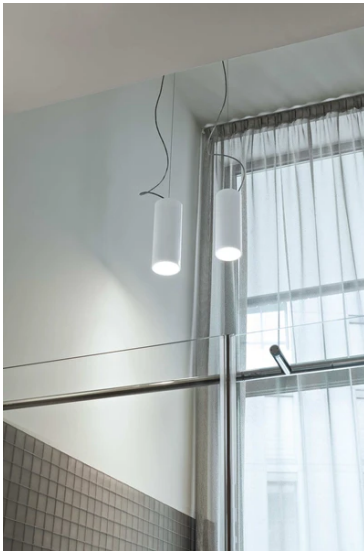

Electrical

Frequency (Hz)	50/60	Emergency	Without
Voltage (V)	110/240	Insulation class	I
Dimmable	No		
Driver	Integrated		
Driver type	Non Dimmable		

Physical

Color	Brushed Aluminium/Gold
Weight (kg)	2.27
Spot diameter (mm)	100
Length (mm)	100