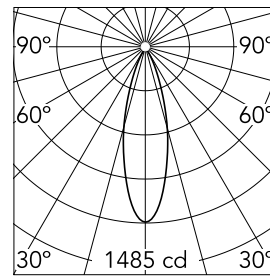

### Main specifications

Number of heads	1	CRI	80
Lamp category	LED	Net lumen (lm)	498
Power (W)	9W	Mountings	Suspension
System power (W)	11W	Environment	Indoor dry location
CCT (K)	3000K		

### Optical

Lighting type	Direct
LED type	Power LED
Light distribution	Symmetric
Optical type	Flood
Beam angle (°)	29
Beam angle C90-270 (°)	29

Beam Angle:	29°		
	h(m)	E(lx)	D(m)
1	1485	0.52	
2	371	1.05	
3	165	1.57	
4	93	2.09	
5	59	2.62	

Luminous flux luminaire  
498 lm (EXTREME CUT OFF)

### Physical

Color	Brushed Aluminium/Gold
Weight (kg)	2.27
Spot diameter (mm)	100
Length (mm)	100