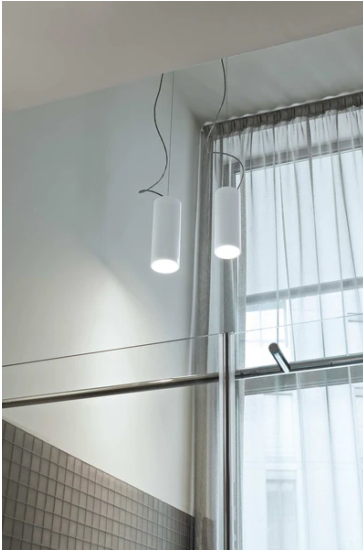

Electrical

Frequency (Hz)	50/60	Emergency	Without
Voltage (V)	110/240	Insulation class	I
Dimmable	No		
Driver	Integrated		
Driver type	Non Dimmable		

Physical

Color	Black/Gold
Weight (kg)	2.27
Spot diameter (mm)	100
Length (mm)	100