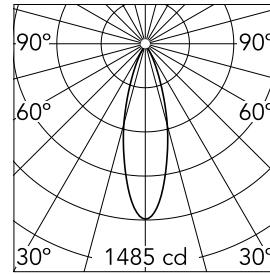

Number of heads	1	CRI	80
Lamp category	LED	Net lumen (lm)	498
Power (W)	9W	Mountings	Suspension
System power (W)	11W	Environment	Indoor dry location
CCT (K)	3000K		

Optical

Lighting type	Direct
LED type	Power LED
Light distribution	Symmetric
Optical type	Flood
Beam angle (°)	29
Beam angle C90-270 (°)	29

Physical

Color	Black/Gold
Weight (kg)	2.27
Spot diameter (mm)	100
Length (mm)	100