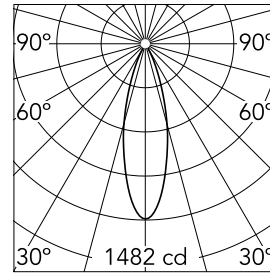

Number of heads	1	CRI	80
Lamp category	LED	Net lumen (lm)	550
Power (W)	9W	Mountings	Suspension
System power (W)	11W	Environment	Indoor dry location
CCT (K)	3000K		

Optical

Lighting type	Direct
LED type	Power LED
Light distribution	Symmetric
Optical type	Flood
Beam angle (°)	29
Beam angle C90-270 (°)	29

Physical

Color	Brown/White
Weight (kg)	2.27
Spot diameter (mm)	100
Length (mm)	100