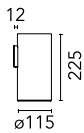

### Main specifications

<b>Number of heads</b>	1	<b>Mountings</b>	Wall surface
<b>Lamp category</b>	Halogen	<b>Environment</b>	Indoor
<b>Power (W)</b>	Max. 48W		
<b>CCT (K)</b>	2800K		
<b>Net lumen (lm)</b>	167		

### Physical

<b>Color</b>	Brushed Aluminium/Black
<b>Orientation</b>	Fixed
<b>Weight (kg)</b>	1.80