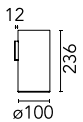

### Main specifications

<b>Number of heads</b>	1	<b>CRI</b>	90
<b>Lamp category</b>	LED	<b>Net lumen (lm)</b>	413
<b>Power (W)</b>	9W	<b>Mountings</b>	Wall surface
<b>System power (W)</b>	11W	<b>Environment</b>	Indoor
<b>CCT (K)</b>	3000K		

### Optical

<b>Lighting type</b>	Direct
<b>LED type</b>	Power LED
<b>Light distribution</b>	Symmetric
<b>Optical type</b>	Flood
<b>Beam angle (°)</b>	28
<b>Beam angle C90-270 (°)</b>	28

Beam Angle: 28°		
h(m)	E(lx)	D(m)
1	1435	0.51
2	359	1.02
3	159	1.52
4	90	2.03
5	57	2.54

### Physical

<b>Color</b>	Brushed Aluminium/Black
<b>Orientation</b>	Fixed
<b>Weight (kg)</b>	1.58
<b>Spot diameter (mm)</b>	100
<b>Length (mm)</b>	100