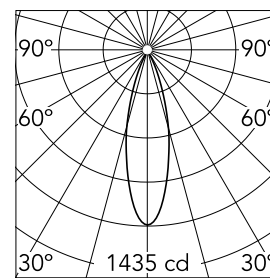

### Main specifications

<b>Number of heads</b>	1	<b>CRI</b>	90
<b>Lamp category</b>	LED	<b>Net lumen (lm)</b>	413
<b>Power (W)</b>	9W	<b>Mountings</b>	Wall surface
<b>System power (W)</b>	11W	<b>Environment</b>	Indoor
<b>CCT (K)</b>	3000K		

### Optical

<b>Lighting type</b>	Direct
<b>LED type</b>	Power LED
<b>Light distribution</b>	Symmetric
<b>Optical type</b>	Flood
<b>Beam angle (°)</b>	28
<b>Beam angle C90-270 (°)</b>	28

Beam Angle: 28°		
h(m)	E(lx)	D(m)
1	1435	0.51
2	359	1.02
3	159	1.52
4	90	2.03
5	57	2.54

Luminous flux luminaire  
413 lm (EXTREME CUT OFF)

### Physical

<b>Color</b>	Brushed Aluminium/Black
<b>Orientation</b>	Fixed
<b>Weight (kg)</b>	1.58
<b>Spot diameter (mm)</b>	100
<b>Length (mm)</b>	100