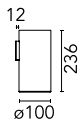

### Main specifications

<b>Number of heads</b>	1	<b>CRI</b>	90
<b>Lamp category</b>	LED	<b>Net lumen (lm)</b>	550
<b>Power (W)</b>	9W	<b>Mountings</b>	Wall surface
<b>System power (W)</b>	11W	<b>Environment</b>	Indoor
<b>CCT (K)</b>	3000K		

### Optical

<b>Lighting type</b>	Direct
<b>LED type</b>	Power LED
<b>Light distribution</b>	Symmetric
<b>Optical type</b>	Flood
<b>Beam angle (°)</b>	29
<b>Beam angle C90-270 (°)</b>	29

Beam Angle: 29°

h(m)	E(lx)	D(m)
1	1482	0.52
2	371	1.04
3	165	1.56
4	93	2.08
5	59	2.61

### Physical

<b>Color</b>	Brushed Aluminium/White
<b>Orientation</b>	Fixed
<b>Weight (kg)</b>	1.58
<b>Spot diameter (mm)</b>	100
<b>Length (mm)</b>	100