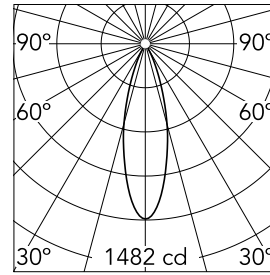

### Main specifications

<b>Number of heads</b>	1	<b>CRI</b>	90
<b>Lamp category</b>	LED	<b>Net lumen (lm)</b>	550
<b>Power (W)</b>	9W	<b>Mountings</b>	Wall surface
<b>System power (W)</b>	11W	<b>Environment</b>	Indoor
<b>CCT (K)</b>	3000K		

### Optical

<b>Lighting type</b>	Direct
<b>LED type</b>	Power LED
<b>Light distribution</b>	Symmetric
<b>Optical type</b>	Flood
<b>Beam angle (°)</b>	29
<b>Beam angle C90-270 (°)</b>	29

Beam Angle: 29°

h(m)	E(lx)	D(m)
1	1482	0.52
2	371	1.04
3	165	1.56
4	93	2.08
5	59	2.61

Luminous flux luminaire  
550 lm (EXTREME CUT OFF)

### Physical

<b>Color</b>	Brushed Aluminium/White
<b>Orientation</b>	Fixed
<b>Weight (kg)</b>	1.58
<b>Spot diameter (mm)</b>	100
<b>Length (mm)</b>	100