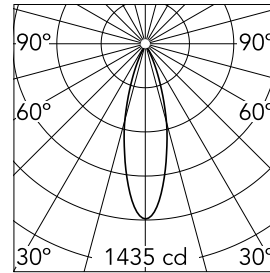

Kap Surface Wall Ø 100

03.5733.B3B - Brown/Black

Luminaire for wall mounting with led light source. nonregulable 110/240V, 50-60hz power supply integrated in luminaire body.

Main specifications

Number of heads	1	CRI	80
Lamp category	LED	Net lumen (lm)	413
Power (W)	9W	Mountings	Wall surface
System power (W)	11W	Environment	Indoor dry location
CCT (K)	3000K		

Optical

Lighting type	Direct
LED type	Power LED
Light distribution	Symmetric
Optical type	Flood
Beam angle (°)	28
Beam angle C90-270 (°)	28

Beam Angle: 28°

h(m)	E(lx)	D(m)
1	1435	0.51
2	359	1.02
3	159	1.52
4	90	2.03
5	57	2.54

Color	Brown/Black
Orientation	Fixed
Weight (kg)	1.58
Spot diameter (mm)	100
Length (mm)	100