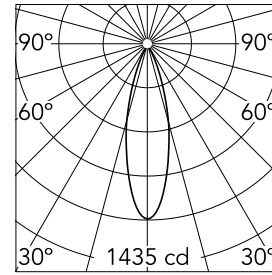

Number of heads	1	CRI	80
Lamp category	LED	Net lumen (lm)	413
Power (W)	9W	Mountings	Wall surface
System power (W)	11W	Environment	Indoor dry location
CCT (K)	3000K		

Optical

Lighting type	Direct
LED type	Power LED
Light distribution	Symmetric
Optical type	Flood
Beam angle (°)	28
Beam angle C90-270 (°)	28

Physical

Color	Brushed Aluminium/Black
Orientation	Fixed
Weight (kg)	1.58
Spot diameter (mm)	100
Length (mm)	100