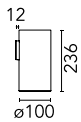

Kap Surface Wall Ø 100

■ ■ 03.5733.ANB - Black/Black

Luminaire for wall mounting with led light source. nonregulable 110/240V, 50-60hz power supply integrated in luminaire body.

Main specifications

Number of heads	1	CRI	80
Lamp category	LED	Net lumen (lm)	413
Power (W)	9W	Mountings	Wall surface
System power (W)	11W	Environment	Indoor dry location
CCT (K)	3000K		

Optical

Lighting type	Direct
LED type	Power LED
Light distribution	Symmetric
Optical type	Flood
Beam angle (°)	28
Beam angle C90-270 (°)	28

Beam Angle: 28°

h(m)	E(lx)	D(m)
1	1435	0.51
2	359	1.02
3	159	1.52
4	90	2.03
5	57	2.54

Color	Black/Black
Orientation	Fixed
Weight (kg)	1.58
Spot diameter (mm)	100
Length (mm)	100