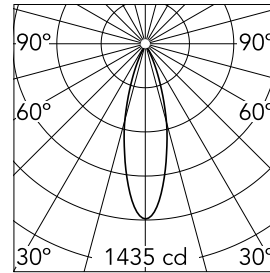

Kap Surface Wall Ø 100

■ ■ 03.5733.ANB - Black/Black

Luminaire for wall mounting with led light source. nonregulable 110/240V, 50-60hz power supply integrated in luminaire body.

Main specifications

Number of heads	1	CRI	80
Lamp category	LED	Net lumen (lm)	413
Power (W)	9W	Mountings	Wall surface
System power (W)	11W	Environment	Indoor dry location
CCT (K)	3000K		

Optical

Lighting type	Direct
LED type	Power LED
Light distribution	Symmetric
Optical type	Flood
Beam angle (°)	28
Beam angle C90-270 (°)	28

Beam Angle: 28°

h(m)	E(lx)	D(m)
1	1435	0.51
2	359	1.02
3	159	1.52
4	90	2.03
5	57	2.54

Color	Black/Black
Orientation	Fixed
Weight (kg)	1.58
Spot diameter (mm)	100
Length (mm)	100