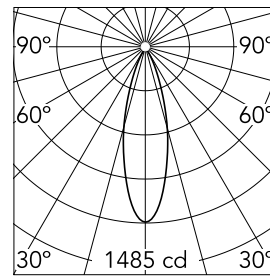

Number of heads	1	CRI	80
Lamp category	LED	Net lumen (lm)	498
Power (W)	9W	Mountings	Wall surface
System power (W)	11W	Environment	Indoor dry location
CCT (K)	3000K		

Optical

Lighting type	Direct
LED type	Power LED
Light distribution	Symmetric
Optical type	Flood
Beam angle (°)	29
Beam angle C90-270 (°)	29

Physical

Color	Brushed Aluminium/Gold
Orientation	Fixed
Weight (kg)	1.58
Spot diameter (mm)	100
Length (mm)	100