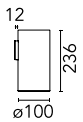

Kap Surface Wall Ø 100

03.5730.B3B - Brown/White

Luminaire for wall mounting with led light source. nonregulable 110/240V, 50-60hz power supply integrated in luminaire body.

Main specifications

Number of heads	1	CRI	90
Lamp category	LED	Net lumen (lm)	550
Power (W)	9W	Mountings	Wall surface
System power (W)	11W	Environment	Indoor
CCT (K)	3000K		

Optical

Lighting type	Direct
LED type	Power LED
Light distribution	Symmetric
Optical type	Flood
Beam angle (°)	29
Beam angle C90-270 (°)	29

Beam Angle:	29°		
	h(m)	E(lx)	D(m)
1	1482	0.52	
2	371	1.04	
3	165	1.56	
4	93	2.08	
5	59	2.61	

Color	Brown/White
Orientation	Fixed
Weight (kg)	1.58
Spot diameter (mm)	100
Length (mm)	100