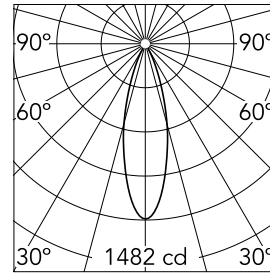

Kap Surface Wall Ø 100

03.5730.B3B - Brown/White

Luminaire for wall mounting with led light source. nonregulable 110/240V, 50-60hz power supply integrated in luminaire body.

Main specifications

Number of heads	1	CRI	90
Lamp category	LED	Net lumen (lm)	550
Power (W)	9W	Mountings	Wall surface
System power (W)	11W	Environment	Indoor
CCT (K)	3000K		

Optical

Lighting type	Direct
LED type	Power LED
Light distribution	Symmetric
Optical type	Flood
Beam angle (°)	29
Beam angle C90-270 (°)	29

Beam Angle:	29°		
	h(m)	E(lx)	D(m)
1	1482	0.52	
2	371	1.04	
3	165	1.56	
4	93	2.08	
5	59	2.61	

Color	Brown/White
Orientation	Fixed
Weight (kg)	1.58
Spot diameter (mm)	100
Length (mm)	100