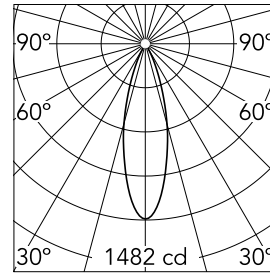

Kap Surface Wall Ø 100

03.5730.11B - White/White

Luminaire for wall mounting with led light source. nonregulable 110/240V, 50-60hz power supply integrated in luminaire body.

Main specifications

Number of heads	1	CRI	80
Lamp category	LED	Net lumen (lm)	550
Power (W)	9W	Mountings	Wall surface
System power (W)	11W	Environment	Indoor dry location
CCT (K)	3000K		

Optical

Lighting type	Direct
LED type	Power LED
Light distribution	Symmetric
Optical type	Flood
Beam angle (°)	29
Beam angle C90-270 (°)	29

Beam Angle: 29°

h(m)	E(lx)	D(m)
1	1482	0.52
2	371	1.04
3	165	1.56
4	93	2.08
5	59	2.61

Color	White/White
Orientation	Fixed
Weight (kg)	1.58
Spot diameter (mm)	100
Length (mm)	100