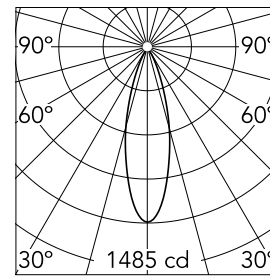

Number of heads	1	CRI	90
Lamp category	LED	Net lumen (lm)	498
Power (W)	9W	Mountings	Ceiling surface
System power (W)	11W	Environment	Indoor
CCT (K)	3000K		

Optical

Lighting type	Direct
LED type	Power LED
Light distribution	Symmetric
Optical type	Flood
Beam angle (°)	29
Beam angle C90-270 (°)	29

Physical

Color	Brushed Aluminium/Gold
Orientation	Fixed
Weight (kg)	1.50
Spot diameter (mm)	100
Length (mm)	100

Certification / Marking