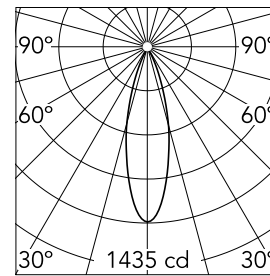

Number of heads	1	CRI	80
Lamp category	LED	Net lumen (lm)	413
Power (W)	9W	Mountings	Ceiling surface
System power (W)	11W	Environment	Indoor dry location
CCT (K)	3000K		

Optical

Lighting type	Direct
LED type	Power LED
Light distribution	Symmetric
Optical type	Flood
Beam angle (°)	28
Beam angle C90-270 (°)	28

Physical

Color	Brown/Black
Orientation	Fixed
Weight (kg)	1.50
Spot diameter (mm)	100
Length (mm)	100