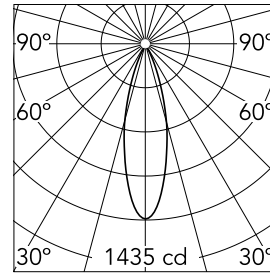

Number of heads	1	CRI	80
Lamp category	LED	Net lumen (lm)	413
Power (W)	9W	Mountings	Ceiling surface
System power (W)	11W	Environment	Indoor dry location
CCT (K)	3000K		

Optical

Lighting type	Direct
LED type	Power LED
Light distribution	Symmetric
Optical type	Flood
Beam angle (°)	28
Beam angle C90-270 (°)	28

Physical

Color	Black/Black
Orientation	Fixed
Weight (kg)	1.50
Spot diameter (mm)	100
Length (mm)	100