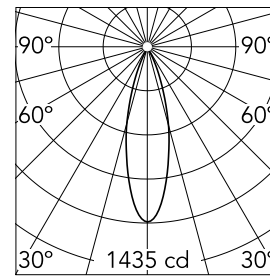

Kap Surface Ceiling Ø 100

■ ■ 03.4523.11B - White/Black

Luminaire for mounting in ceiling with led light source. non-regulable 110/240V, 50-60hz power supply integrated in luminaire body.

Main specifications

Number of heads	1	CRI	80
Lamp category	LED	Net lumen (lm)	413
Power (W)	9W	Mountings	Ceiling surface
System power (W)	11W	Environment	Indoor dry location
CCT (K)	3000K		

Optical

Lighting type	Direct
LED type	Power LED
Light distribution	Symmetric
Optical type	Flood
Beam angle (°)	28
Beam angle C90-270 (°)	28

Physical

Color	White/Black
Orientation	Fixed
Weight (kg)	1.50
Spot diameter (mm)	100
Length (mm)	100