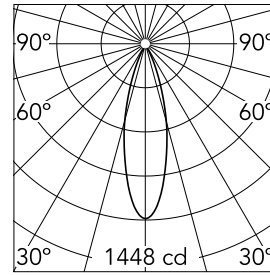

Kap Surface Ceiling Ø 100

 03.4522.B3B - Brown/Blue

Luminaire for mounting in ceiling with led light source. non-regulable 110/240V, 50-60hz power supply integrated in luminaire body.

Main specifications

Number of heads	1	CRI	80
Lamp category	LED	Net lumen (lm)	417
Power (W)	9W	Mountings	Ceiling surface
System power (W)	11W	Environment	Indoor dry location
CCT (K)	3000K		

Optical

Lighting type	Direct
LED type	Power LED
Light distribution	Symmetric
Optical type	Flood
Beam angle (°)	28
Beam angle C90-270 (°)	28

Physical

Color	Brown/Blue
Orientation	Fixed
Weight (kg)	1.50
Spot diameter (mm)	100
Length (mm)	100