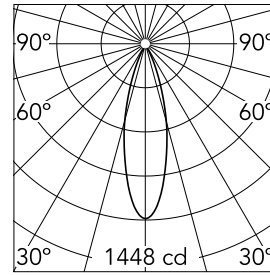

Kap Surface Ceiling Ø 100

03.4522.11B - White/Blue

Luminaire for mounting in ceiling with led light source. non-regulable 110/240V, 50-60hz power supply integrated in luminaire body.

Main specifications

Number of heads	1	CRI	80
Lamp category	LED	Net lumen (lm)	417
Power (W)	9W	Mountings	Ceiling surface
System power (W)	11W	Environment	Indoor dry location
CCT (K)	3000K		

Optical

Lighting type	Direct
LED type	Power LED
Light distribution	Symmetric
Optical type	Flood
Beam angle (°)	28
Beam angle C90-270 (°)	28

Beam Angle: 28°

h(m)	E(lx)	D(m)
1	1448	0.51
2	362	1.02
3	161	1.52
4	91	2.03
5	58	2.54

Color	White/Blue
Orientation	Fixed
Weight (kg)	1.50
Spot diameter (mm)	100
Length (mm)	100