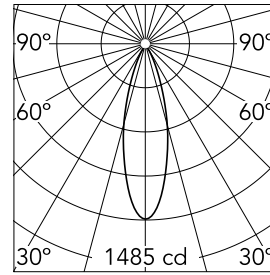

### Main specifications

<b>Number of heads</b>	1	<b>CRI</b>	80
<b>Lamp category</b>	LED	<b>Net lumen (lm)</b>	498
<b>Power (W)</b>	9W	<b>Mountings</b>	Ceiling surface
<b>System power (W)</b>	11W	<b>Environment</b>	Indoor dry location
<b>CCT (K)</b>	3000K		

### Optical

<b>Lighting type</b>	Direct
<b>LED type</b>	Power LED
<b>Light distribution</b>	Symmetric
<b>Optical type</b>	Flood
<b>Beam angle (°)</b>	29
<b>Beam angle C90-270 (°)</b>	29

Beam Angle: 29°

h(m)	E(lx)	D(m)
1	1485	0.52
2	371	1.05
3	165	1.57
4	93	2.09
5	59	2.62

Luminous flux luminaire  
498 lm (EXTREME CUT OFF)

### Physical

<b>Color</b>	Brushed Aluminium/Gold
<b>Orientation</b>	Fixed
<b>Weight (kg)</b>	1.50
<b>Spot diameter (mm)</b>	100
<b>Length (mm)</b>	100