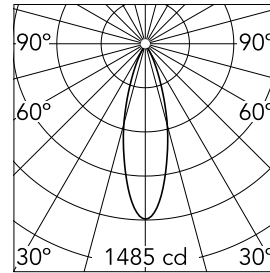

### Main specifications

<b>Number of heads</b>	1	<b>CRI</b>	80
<b>Lamp category</b>	LED	<b>Net lumen (lm)</b>	498
<b>Power (W)</b>	9W	<b>Mountings</b>	Ceiling surface
<b>System power (W)</b>	11W	<b>Environment</b>	Indoor dry location
<b>CCT (K)</b>	3000K		

### Optical

<b>Lighting type</b>	Direct
<b>LED type</b>	Power LED
<b>Light distribution</b>	Symmetric
<b>Optical type</b>	Flood
<b>Beam angle (°)</b>	29
<b>Beam angle C90-270 (°)</b>	29

Beam Angle: 29°

h(m)	E(lx)	D(m)
1	1485	0.52
2	371	1.05
3	165	1.57
4	93	2.09
5	59	2.62

Luminous flux luminaire  
498 lm (EXTREME CUT OFF)

### Physical

<b>Color</b>	Black/Gold
<b>Orientation</b>	Fixed
<b>Weight (kg)</b>	1.50
<b>Spot diameter (mm)</b>	100
<b>Length (mm)</b>	100