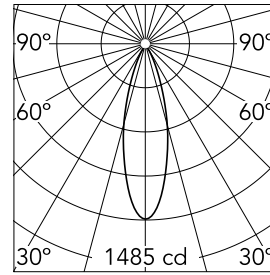

### Main specifications

<b>Number of heads</b>	1	<b>CRI</b>	80
<b>Lamp category</b>	LED	<b>Net lumen (lm)</b>	498
<b>Power (W)</b>	9W	<b>Mountings</b>	Ceiling surface
<b>System power (W)</b>	11W	<b>Environment</b>	Indoor dry location
<b>CCT (K)</b>	3000K		

### Optical

<b>Lighting type</b>	Direct
<b>LED type</b>	Power LED
<b>Light distribution</b>	Symmetric
<b>Optical type</b>	Flood
<b>Beam angle (°)</b>	29
<b>Beam angle C90-270 (°)</b>	29

Beam Angle: 29°

h(m)	E(lx)	D(m)
1	1485	0.52
2	371	1.05
3	165	1.57
4	93	2.09
5	59	2.62

Luminous flux luminaire  
498 lm (EXTREME CUT OFF)

### Physical

<b>Color</b>	White/Gold
<b>Orientation</b>	Fixed
<b>Weight (kg)</b>	1.50
<b>Spot diameter (mm)</b>	100
<b>Length (mm)</b>	100