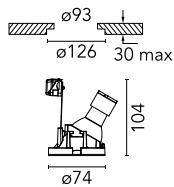

Kap Ø80 Wall-Washer

■ 03.4245.74 - Black

Recessed luminaire with main voltage source.

Main specifications

Lamp category	Halogen
Power (W)	10W Max
Mountings	Ceiling recessed
Environment	Indoor

Optical

Lighting type	Indirect, Direct
Lamp type	PAR 16
Light distribution	Asymmetric
Optical type	Wall-washer

Electrical

Frequency (Hz)	50/60
Lamp holder	GU10
Emergency	Without
Insulation class	II

Physical

Color	Black
Orientation	Fixed
Recessed depth (mm)	140
Weight (kg)	0.12
Spot diameter (mm)	74

Note

Not suitable for lens accessories.

Certification / Marking

Kap Ø80 Wall-Washer

Installation frame No Trim
08.9102.00