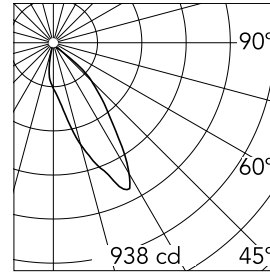

Kap Ø80 Wall-Washer

■ 03.4188.CU - Copper

Recessed luminaire with LED light source. Power supply not included. Diffusing lens included.

Main specifications

Number of heads	1	Net lumen (lm)	620
Lamp category	LED	Mountings	Ceiling recessed
Power (W)	8.7W	Environment	Indoor
CCT (K)	3000K		
CRI	90		

Optical

Lighting type	Indirect, Direct
LED type	LED array
Light distribution	Asymmetric
Optical type	Wall-washer
Beam angle (°)	28
Beam angle C90-270 (°)	43
Efficiency (lm/W)	71

Beam Angle: 28°

h(m)	E(lx)	D(m)
1	938	0.64
2	235	1.27
3	104	1.91
4	59	2.55
5	38	3.19

Physical

Color	Copper
Orientation	Fixed
Recessed depth (mm)	81
Weight (kg)	0.24
Spot diameter (mm)	74

Note

Diffusing lens included.

Kap Ø80 Wall-Washer

Installation frame No Trim
08.9102.00

Non dimmable continuous current power supply of 220/240V – 50/60Hz with power current selected through adjustable with switch 200mA – 8,5W / 250mA – 11W / 300mA – 13W / 350mA – 15W / 400mA – 17,5W / 450mA 19,5W / 500mA – 22W.
60.9160