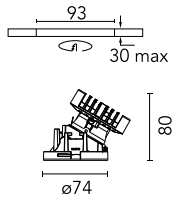

Kap Ø80 Wall-Washer

■ 03.4188.CU - Copper

Recessed luminaire with LED light source. Power supply not included. Diffusing lens included.

Main specifications

Number of heads	1	Net lumen (lm)	620
Lamp category	LED	Mountings	Ceiling recessed
Power (W)	8.7W	Environment	Indoor
CCT (K)	3000K		
CRI	90		

Optical

Lighting type	Indirect, Direct
LED type	LED array
Light distribution	Asymmetric
Optical type	Wall-washer
Beam angle (°)	28
Beam angle C90-270 (°)	43
Efficiency (lm/W)	71

Beam Angle: 28°

h(m)	E(lx)	D(m)
1	938	0.64
2	235	1.27
3	104	1.91
4	59	2.55
5	38	3.19

Physical

Color	Copper
Orientation	Fixed
Recessed depth (mm)	81
Weight (kg)	0.24
Spot diameter (mm)	74

Note

Diffusing lens included.

Kap Ø80 Wall-Washer

Installation frame No Trim
08.9102.00

Non dimmable continuous current power supply of 220/240V – 50/60Hz with power current selected through adjustable with switch 200mA – 8,5W / 250mA – 11W / 300mA – 13W / 350mA – 15W / 400mA – 17,5W / 450mA 19,5W / 500mA – 22W.
60.9160