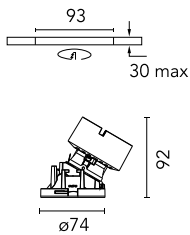

Kap Ø80 Plus Wall-Washer

■ 05.7421.BU - Blue

Recessed luminaire with LED light source. Power supply not included. Elliptical lens included.

Main specifications

Number of heads	1	Net lumen (lm)	938
Lamp category	LED	Mountings	Ceiling recessed
Power (W)	13.4W	Environment	Indoor
CCT (K)	2700K		
CRI	90		

Optical

Lighting type	Direct
LED type	LED array
Light distribution	Asymmetric
Optical type	Wall-washer
Beam angle (°)	28
Beam angle C90-270 (°)	29
Efficiency (lm/W)	70

Beam Angle: 28°

h(m)	E(lx)	D(m)
1	1720	0.64
2	430	1.28
3	191	1.91
4	108	2.55
5	69	3.19

Physical

Color	Blue
Orientation	Fixed
Recessed depth (mm)	150
Weight (kg)	0,241
Spot diameter (mm)	74

Kap Ø80 Plus Wall-Washer

Installation frame No Trim
08.9102.00

Non dimmable continuous current
power supply. 15-30W, 220/240V
-50/60Hz with power current selected
through adjustable switch.
60.9592