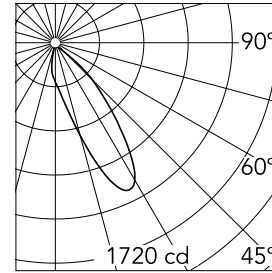

Kap Ø80 Plus Wall-Washer

■ 05.7421.BU - Blue

Recessed luminaire with LED light source. Power supply not included. Elliptical lens included.

Main specifications

Number of heads	1	Net lumen (lm)	938
Lamp category	LED	Mountings	Ceiling recessed
Power (W)	13.4W	Environment	Indoor
CCT (K)	2700K		
CRI	90		

Optical

Lighting type	Direct
LED type	LED array
Light distribution	Asymmetric
Optical type	Wall-washer
Beam angle (°)	28
Beam angle C90-270 (°)	29
Efficiency (lm/W)	70

Beam Angle: 28°

h(m)	E(lx)	D(m)
1	1720	0.64
2	430	1.28
3	191	1.91
4	108	2.55
5	69	3.19

Physical

Color	Blue
Orientation	Fixed
Recessed depth (mm)	150
Weight (kg)	0,241
Spot diameter (mm)	74

Kap Ø80 Plus Wall-Washer

Installation frame No Trim
08.9102.00

Non dimmable continuous current
power supply. 15-30W, 220/240V
-50/60Hz with power current selected
through adjustable switch.
60.9592