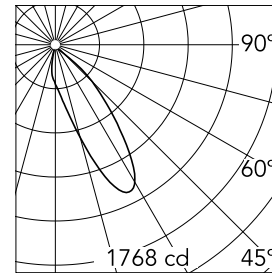

Kap Ø80 Plus Wall-Washer

■ 05.7420.BU - Blue

Recessed luminaire with LED light source. Power supply not included. Elliptical lens included.

Main specifications

Number of heads	1	Net lumen (lm)	964
Lamp category	LED	Mountings	Ceiling recessed
Power (W)	13.4W	Environment	Indoor
CCT (K)	3000K		
CRI	90		

Optical

Lighting type	Direct
LED type	LED array
Light distribution	Asymmetric
Optical type	Wall-washer
Beam angle (°)	28
Beam angle C90-270 (°)	29

Beam Angle:	28°		
	h(m)	E(lx)	D(m)
1	1768	0.64	
2	442	1.28	
3	196	1.91	
4	110	2.55	
5	71	3.19	

Certification / Marking

Physical

Color	Blue	Length (mm)	74
Orientation	Fixed		
Recessed depth (mm)	150		
Weight (kg)	0,241		
Spot diameter (mm)	80		

Kap Ø80 Plus Wall-Washer

Installation frame No Trim
08.9102.00