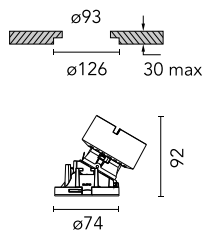

Kap Ø80 Plus Wall-Washer

■ 05.7420.BU - Blue

Recessed luminaire with LED light source. Power supply not included. Elliptical lens included.

Main specifications

Number of heads	1	Net lumen (lm)	964
Lamp category	LED	Mountings	Ceiling recessed
Power (W)	13.4W	Environment	Indoor
CCT (K)	3000K		
CRI	90		

Optical

Lighting type	Direct
LED type	LED array
Light distribution	Asymmetric
Optical type	Wall-washer
Beam angle (°)	28
Beam angle C90-270 (°)	29

Beam Angle:	28°		
	h(m)	E(lx)	D(m)
1	1768	0.64	
2	442	1.28	
3	196	1.91	
4	110	2.55	
5	71	3.19	

Certification / Marking

Physical

Color	Blue	Length (mm)	74
Orientation	Fixed		
Recessed depth (mm)	150		
Weight (kg)	0,241		
Spot diameter (mm)	80		

Kap Ø80 Plus Wall-Washer

Installation frame No Trim
08.9102.00