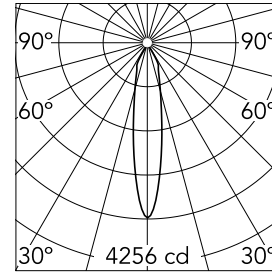

Kap Ø80 Plus Fixed Optic Spot

■ 05.7451.GL - Gold

Recessed luminaire with LED light source. Power supply not included. Diffusing lens included.

Main specifications

Number of heads	1	Net lumen (lm)	1011
Lamp category	LED	Mountings	Ceiling recessed
Power (W)	13.4W	Environment	Indoor
CCT (K)	2700K		
CRI	90		

Optical

LED type	LED array
Light distribution	Symmetric
Optical type	Spot
Beam angle (°)	19
Beam angle C90-270 (°)	19

Beam Angle:	19°		
	h(m)	E(lx)	D(m)
1	4256	0.33	
2	1064	0.67	
3	473	1.00	
4	266	1.33	
5	170	1.66	

Certification / Marking

Physical

Color	Gold	Length (mm)	74
Orientation	Fixed		
Recessed depth (mm)	150		
Weight (kg)	0,241		
Spot diameter (mm)	80		

Kap Ø80 Plus Fixed Optic Spot

Installation frame No Trim
08.9102.00