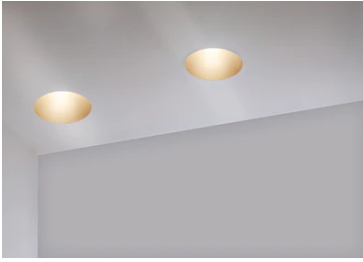

Kap Ø80 Plus Fixed Optic Spot

■ 05.7451.GL - Gold

Recessed luminaire with LED light source. Power supply not included. Diffusing lens included.

Main specifications

Number of heads	1	Net lumen (lm)	1011
Lamp category	LED	Mountings	Ceiling recessed
Power (W)	13.4W	Environment	Indoor
CCT (K)	2700K		
CRI	90		

Optical

LED type	LED array
Light distribution	Symmetric
Optical type	Spot
Beam angle (°)	19
Beam angle C90-270 (°)	19

Beam Angle:	19°		
	h(m)	E(lx)	D(m)
1	4256	0.33	
2	1064	0.67	
3	473	1.00	
4	266	1.33	
5	170	1.66	