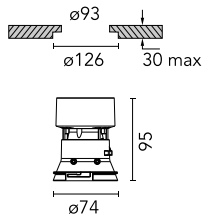

Kap Ø80 Plus Fixed Optic Spot

■ 05.7451.GL - Gold

Recessed luminaire with LED light source. Power supply not included. Diffusing lens included.

Main specifications

Number of heads	1	Net lumen (lm)	1011
Lamp category	LED	Mountings	Ceiling recessed
Power (W)	13.4W	Environment	Indoor
CCT (K)	2700K		
CRI	90		

Optical

LED type	LED array
Light distribution	Symmetric
Optical type	Spot
Beam angle (°)	19
Beam angle C90-270 (°)	19

Beam Angle:	19°		
	h(m)	E(lx)	D(m)
1	4256	0.33	
2	1064	0.67	
3	473	1.00	
4	266	1.33	
5	170	1.66	

Certification / Marking

Physical

Color	Gold	Length (mm)	74
Orientation	Fixed		
Recessed depth (mm)	150		
Weight (kg)	0,241		
Spot diameter (mm)	80		

Kap Ø80 Plus Fixed Optic Spot

Installation frame No Trim
08.9102.00