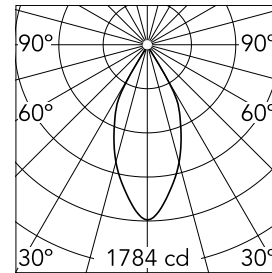

Kap Ø80 Plus Fixed Optic Flood

■ 05.7453.GL - Gold

Recessed luminaire with LED light source. Power supply not included. Diffusing lens included.

Main specifications

Number of heads	1	Net lumen (lm)	976
Lamp category	LED	Mountings	Ceiling recessed
Power (W)	13.4W	Environment	Indoor
CCT (K)	2700K		
CRI	90		

Optical

LED type	LED array
Light distribution	Symmetric Flood
Optical type	Flood
Beam angle (°)	45
Beam angle C90-270 (°)	45

Beam Angle:	45°	
	h(m)	E(lx) D(m)
1	1784	0.83
2	446	1.66
3	198	2.48
4	111	3.31
5	71	4.14

Certification / Marking

Physical

Color	Gold	Length (mm)	74
Orientation	Fixed		
Recessed depth (mm)	150		
Weight (kg)	0,241		
Spot diameter (mm)	80		

Kap Ø80 Plus Fixed Optic Flood

Installation frame No Trim
08.9102.00