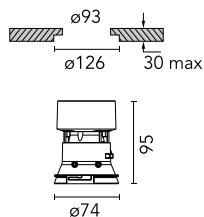

Kap Ø80 Plus Fixed Optic Flood

■ 05.7453.GL - Gold

Recessed luminaire with LED light source. Power supply not included. Diffusing lens included.

Main specifications

Number of heads	1	Net lumen (lm)	976
Lamp category	LED	Mountings	Ceiling recessed
Power (W)	13.4W	Environment	Indoor
CCT (K)	2700K		
CRI	90		

Optical

LED type	LED array
Light distribution	Symmetric Flood
Optical type	Flood
Beam angle (°)	45
Beam angle C90-270 (°)	45

Beam Angle:	45°	
	h(m)	E(lx) D(m)
1	1784	0.83
2	446	1.66
3	198	2.48
4	111	3.31
5	71	4.14

Certification / Marking

Physical

Color	Gold	Length (mm)	74
Orientation	Fixed		
Recessed depth (mm)	150		
Weight (kg)	0,241		
Spot diameter (mm)	80		

Kap Ø80 Plus Fixed Optic Flood

Installation frame No Trim
08.9102.00