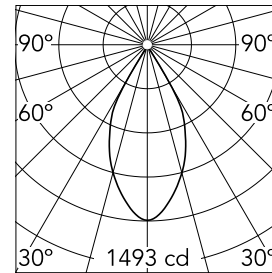

### Main specifications

Number of heads	1	Net lumen (lm)	885
Lamp category	LED	Mountings	Ceiling recessed
Power (W)	13.4W	Environment	Indoor
CCT (K)	2700K		
CRI	90		

### Optical

LED type	LED array
Light distribution	Symmetric
Optical type	Flood
Beam angle (°)	50
Beam angle C90-270 (°)	50

Beam Angle: 50°

h(m)	E(lx)	D(m)
1	1493	0.94
2	373	1.89
3	166	2.83
4	93	3.77
5	60	4.72

Luminous flux luminaire  
885 lm (EXTREME CUT OFF)

### Physical

Color	Black	Length (mm)	74
Orientation	Fixed		
Recessed depth (mm)	150		
Weight (kg)	0,241		
Spot diameter (mm)	80		