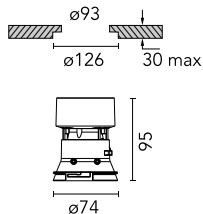

### Main specifications

Number of heads	1	Net lumen (lm)	885
Lamp category	LED	Mountings	Ceiling recessed
Power (W)	13.4W	Environment	Indoor
CCT (K)	2700K		
CRI	90		

### Physical

Color	Black	Length (mm)	74
Orientation	Fixed		
Recessed depth (mm)	150		
Weight (kg)	0,241		
Spot diameter (mm)	80		