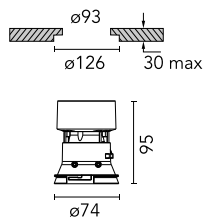

Kap Ø80 Plus Fixed Optic Flood

05.7452.B1 - White

Recessed luminaire with LED light source. Power supply not included. Diffusing lens included.

Main specifications

| | | | |
|-----------------|-------|----------------|------------------|
| Number of heads | 1 | Net lumen (lm) | 1045 |
| Lamp category | LED | Mountings | Ceiling recessed |
| Power (W) | 13.4W | Environment | Indoor |
| CCT (K) | 3000K | | |
| CRI | 90 | | |

Certification / Marking

Physical

| | | | |
|---------------------|-------|-------------|----|
| Color | White | Length (mm) | 74 |
| Orientation | Fixed | | |
| Recessed depth (mm) | 150 | | |
| Weight (kg) | 0,241 | | |
| Spot diameter (mm) | 80 | | |