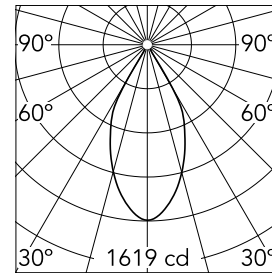

Kap Ø80 Plus Fixed Optic Flood

05.7452.B1 - White

Recessed luminaire with LED light source. Power supply not included. Diffusing lens included.

Main specifications

| | | | |
|-----------------|-------|----------------|------------------|
| Number of heads | 1 | Net lumen (lm) | 1045 |
| Lamp category | LED | Mountings | Ceiling recessed |
| Power (W) | 13.4W | Environment | Indoor |
| CCT (K) | 3000K | | |
| CRI | 90 | | |

Optical

| | |
|------------------------|-----------|
| LED type | LED array |
| Light distribution | Symmetric |
| Optical type | Flood |
| Beam angle (°) | 50 |
| Beam angle C90-270 (°) | 50 |

| | | |
|-------------|-------|------|
| Beam Angle: | 50° | |
| h(m) | E(lx) | D(m) |
| 1 | 1619 | 0.93 |
| 2 | 405 | 1.86 |
| 3 | 180 | 2.79 |
| 4 | 101 | 3.72 |
| 5 | 65 | 4.65 |

Certification / Marking

Physical

| | | | |
|---------------------|-------|-------------|----|
| Color | White | Length (mm) | 74 |
| Orientation | Fixed | | |
| Recessed depth (mm) | 150 | | |
| Weight (kg) | 0,241 | | |
| Spot diameter (mm) | 80 | | |