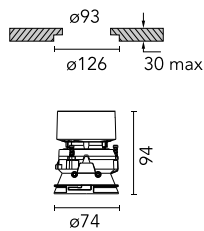

Kap Ø80 Plus Adjustable Optic Medium

■ 05.7414.GL - Gold

Recessed luminaire with LED light source. Power supply not included. Diffusing lens included.

Main specifications

Number of heads	1	Net lumen (lm)	947
Lamp category	LED	Mountings	Ceiling recessed
Power (W)	13.4W	Environment	Indoor
CCT (K)	3000K		
CRI	90		

Optical

Lighting type	Direct
LED type	LED array
Light distribution	Symmetric
Optical type	Medium
Beam angle (°)	26
Beam angle C90-270 (°)	26

Beam Angle: 26°		
h(m)	E(lx)	D(m)
1	2926	0.46
2	731	0.93
3	325	1.39
4	183	1.85
5	117	2.32

Certification / Marking

Physical

Color	Gold	Rotation (°)	360
Orientation	Adjustable	Spot diameter (mm)	80
Recessed depth (mm)	150	Length (mm)	74
Weight (kg)	0,241		
Tilt (°)	20		

Kap Ø80 Plus Adjustable Optic Medium