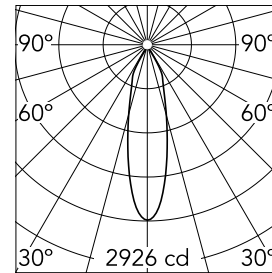

Kap Ø80 Plus Adjustable Optic Medium

■ 05.7414.GL - Gold

Recessed luminaire with LED light source. Power supply not included. Diffusing lens included.

Main specifications

Number of heads	1	Net lumen (lm)	947
Lamp category	LED	Mountings	Ceiling recessed
Power (W)	13.4W	Environment	Indoor
CCT (K)	3000K		
CRI	90		

Optical

Lighting type	Direct
LED type	LED array
Light distribution	Symmetric
Optical type	Medium
Beam angle (°)	26
Beam angle C90-270 (°)	26

Beam Angle: 26°		
h(m)	E(lx)	D(m)
1	2926	0.46
2	731	0.93
3	325	1.39
4	183	1.85
5	117	2.32

Certification / Marking

Physical

Color	Gold	Rotation (°)	360
Orientation	Adjustable	Spot diameter (mm)	80
Recessed depth (mm)	150	Length (mm)	74
Weight (kg)	0,241		
Tilt (°)	20		

Kap Ø80 Plus Adjustable Optic Medium