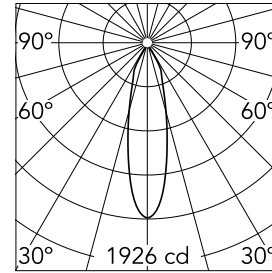

### Main specifications

Number of heads	1	Net lumen (lm)	594
Lamp category	LED	Mountings	Ceiling recessed
Power (W)	9.2W	Environment	Indoor
CCT (K)	2700K		
CRI	90		

### Optical

Lighting type	Direct
LED type	LED array
Light distribution	Symmetric
Optical type	Medium
Beam angle (°)	26
Beam angle C90-270 (°)	26

Beam Angle: 26°

h(m)	E(lx)	D(m)
1	1926	0.46
2	481	0.92
3	214	1.38
4	120	1.84
5	77	2.30

### Physical

Color	Gold
Orientation	Fixed
Recessed depth (mm)	91
Weight (kg)	0.24
Spot diameter (mm)	74