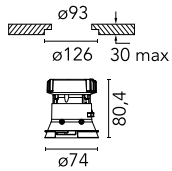

Kap Ø80 Fixed Optic Medium

■ 03.4181.GL - Gold

Recessed luminaire with LED light source. Power supply not included. Diffusing lens included.