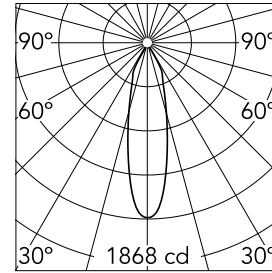

Kap Ø80 Fixed Optic Medium

03.4180.B1 - White

Recessed luminaire with LED light source. Power supply not included. Diffusing lens included.

Main specifications

Number of heads	1	Net lumen (lm)	630
Lamp category	LED	Mountings	Ceiling recessed
Power (W)	9.2W	Environment	Indoor
CCT (K)	3000K		
CRI	90		

Optical

Lighting type	Direct
LED type	LED array
Light distribution	Symmetric
Optical type	Medium
Beam angle (°)	26
Beam angle C90-270 (°)	26

Beam Angle:	26°		
	h(m)	E(lx)	D(m)
1	1868	0.46	
2	467	0.92	
3	208	1.39	
4	117	1.85	
5	75	2.31	

Physical

Color	White
Orientation	Fixed
Recessed depth (mm)	91
Weight (kg)	0.24
Spot diameter (mm)	74

Note

Diffusing lens included.

Certification / Marking

Kap Ø80 Fixed Optic Medium

Installation frame No Trim
08.9102.00