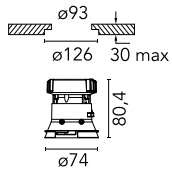

Kap Ø80 Fixed Optic Medium

03.4180.B1 - White

Recessed luminaire with LED light source. Power supply not included. Diffusing lens included.

Main specifications

Number of heads	1	Net lumen (lm)	630
Lamp category	LED	Mountings	Ceiling recessed
Power (W)	9.2W	Environment	Indoor
CCT (K)	3000K		
CRI	90		

Optical

Lighting type	Direct
LED type	LED array
Light distribution	Symmetric
Optical type	Medium
Beam angle (°)	26
Beam angle C90-270 (°)	26

Beam Angle:	26°		
	h(m)	E(lx)	D(m)
1	1868	0.46	
2	467	0.92	
3	208	1.39	
4	117	1.85	
5	75	2.31	

Physical

Color	White
Orientation	Fixed
Recessed depth (mm)	91
Weight (kg)	0.24
Spot diameter (mm)	74

Note

Diffusing lens included.

Certification / Marking

Kap Ø80 Fixed Optic Medium

Installation frame No Trim
08.9102.00