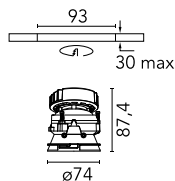

### Main specifications

<b>Number of heads</b>	1	<b>Net lumen (lm)</b>	684
<b>Lamp category</b>	LED	<b>Mountings</b>	Ceiling recessed
<b>Power (W)</b>	13W	<b>Environment</b>	Indoor
<b>CCT (K)</b>	2850K-1800K		
<b>CRI</b>	95		

<b>Beam Angle:</b>	17°		
	<b>h(m)</b>	<b>E(lx)</b>	<b>D(m)</b>
1	2979	0.30	
2	745	0.61	
3	331	0.91	
4	186	1.21	
5	119	1.52	

Luminous flux luminaire  
684 lm (EXTREME CUT OFF)

### Physical

<b>Color</b>	Gold	<b>Rotation (°)</b>	360
<b>Orientation</b>	Adjustable	<b>Spot diameter (mm)</b>	74
<b>Recessed depth (mm)</b>	91		
<b>Weight (kg)</b>	0.24		
<b>Tilt (°)</b>	20		