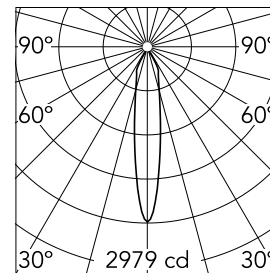

### Main specifications

<b>Number of heads</b>	1	<b>Net lumen (lm)</b>	684
<b>Lamp category</b>	LED	<b>Mountings</b>	Ceiling recessed
<b>Power (W)</b>	13W	<b>Environment</b>	Indoor
<b>CCT (K)</b>	2850K-1800K		
<b>CRI</b>	95		

### Optical

<b>Lighting type</b>	Direct
<b>LED type</b>	LED array
<b>Light distribution</b>	Symmetric
<b>Optical type</b>	Spot
<b>Beam angle (°)</b>	17
<b>Beam angle C90-270 (°)</b>	19
<b>Efficiency (lm/W)</b>	52

<b>Beam Angle:</b>	17°		
	<b>h(m)</b>	<b>E(lx)</b>	<b>D(m)</b>
1	2979	0.30	
2	745	0.61	
3	331	0.91	
4	186	1.21	
5	119	1.52	

Luminous flux luminaire  
684 lm (EXTREME CUT OFF)

### Physical

<b>Color</b>	Gold	<b>Rotation (°)</b>	360
<b>Orientation</b>	Adjustable	<b>Spot diameter (mm)</b>	74
<b>Recessed depth (mm)</b>	91		
<b>Weight (kg)</b>	0.24		
<b>Tilt (°)</b>	20		