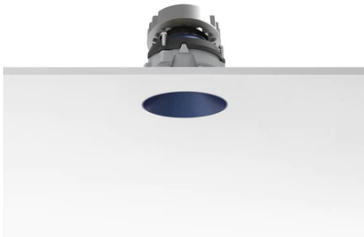

Kap Ø80 Adjustable Optic Spot - Dim-To-Warm

■ 03.4538.BU.LE - Blue

Recessed luminaire with LED light source. 220-240V & dimmable 1-10V power supply included.

Recessed luminaire with LED light source. 220-240V & dimmable 1-10V power supply included.

Main specifications

Number of heads	1	Net lumen (lm)	639
Lamp category	LED	Mountings	Ceiling recessed
Power (W)	13W	Environment	Indoor
CCT (K)	2850K-1800K		
CRI	95		

Optical

Lighting type	Direct
LED type	LED array
Light distribution	Symmetric
Optical type	Spot
Beam angle (°)	17
Beam angle C90-270 (°)	18
Efficiency (lm/W)	49

Physical

Color	Blue	Rotation (°)	360
Orientation	Adjustable	Spot diameter (mm)	74
Recessed depth (mm)	91		
Weight (kg)	0.24		
Tilt (°)	20		

Note

For 110V PSU versions, please consult with the front office. Diffusing lens included.