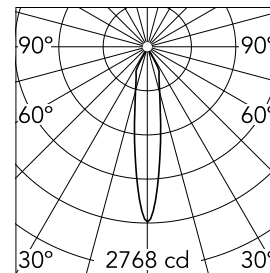

Kap Ø80 Adjustable Optic Spot - Dim-To-Warm

■ 03.4538.BU.LE - Blue

Recessed luminaire with LED light source. 220-240V & dimmable 1-10V power supply included.

Recessed luminaire with LED light source. 220-240V & dimmable 1-10V power supply included.

Main specifications

Number of heads	1	Net lumen (lm)	639
Lamp category	LED	Mountings	Ceiling recessed
Power (W)	13W	Environment	Indoor
CCT (K)	2850K-1800K		
CRI	95		

Optical

Lighting type	Direct
LED type	LED array
Light distribution	Symmetric
Optical type	Spot
Beam angle (°)	17
Beam angle C90-270 (°)	18
Efficiency (lm/W)	49

Beam Angle:	17°		
h(m)	E(lx)	D(m)	
1	2768	0.31	
2	692	0.61	
3	308	0.92	
4	173	1.22	
5	111	1.53	

Luminous flux luminaire
639 lm (EXTREME CUT OFF)

Electrical

Frequency (Hz)	50/60	Driver type	Electronic dimmable 1-10V
Voltage (V)	33.00	Emergency	Without
Current (mA)	300	Insulation class	II
Dimmable	Yes		
Driver	Remote		

Physical

Color	Blue	Rotation (°)	360
Orientation	Adjustable	Spot diameter (mm)	74
Recessed depth (mm)	91		
Weight (kg)	0.24		
Tilt (°)	20		

Note

For 110V PSU versions, please consult with the front office. Diffusing lens included.