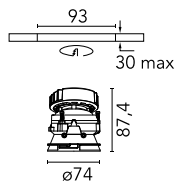

Main specifications

Number of heads	1	Net lumen (lm)	639
Lamp category	LED	Mountings	Ceiling recessed
Power (W)	13W	Environment	Indoor
CCT (K)	2850K-1800K		
CRI	95		

Optical

Lighting type	Direct
LED type	LED array
Light distribution	Symmetric
Optical type	Spot
Beam angle (°)	17
Beam angle C90-270 (°)	18
Efficiency (lm/W)	49

Beam Angle:	17°		
h(m)	E(lx)	D(m)	
1	2768	0.31	
2	692	0.61	
3	308	0.92	
4	173	1.22	
5	111	1.53	

Luminous flux luminaire
639 lm (EXTREME CUT OFF)

Electrical

Frequency (Hz)	50/60	Driver type	Electronic dimmable 1-10V
Voltage (V)	33.00	Emergency	Without
Current (mA)	300	Insulation class	II
Dimmable	Yes		
Driver	Remote		

Physical

Color	Blue	Rotation (°)	360
Orientation	Adjustable	Spot diameter (mm)	74
Recessed depth (mm)	91		
Weight (kg)	0.24		
Tilt (°)	20		

Note

For 110V PSU versions, please consult with the front office. Diffusing lens included.