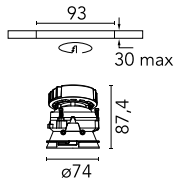

Kap Ø80 Adjustable Optic Flood

■ 03.4541.GL - Gold

Recessed luminaire with LED light source. Power supply not included. Diffusing lens included.