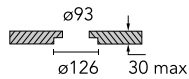

Kap Ø50 Fixed Optic Medium

■ 05.7306.GL - Gold

Recessed luminaire with LED light source. Power supply not included. Remote power supply to be installed in an accessible place.

Main specifications

Number of heads	1	Net lumen (lm)	485
Lamp category	LED	Mountings	Ceiling recessed
Power (W)	7.5W	Environment	Indoor
CCT (K)	3000K		
CRI	90		

Optical

Lighting type	Direct
LED type	LED array
Light distribution	Symmetric
Optical type	Medium
Beam angle (°)	26
Beam angle C90-270 (°)	26

Beam Angle: 26°

h(m)	E(lx)	D(m)
1	1960	0.45
2	490	0.91
3	218	1.36
4	122	1.82
5	78	2.27

Certification / Marking

Physical

Color	Gold	Length (mm)	54
Orientation	Fixed		
Recessed depth (mm)	100		
Weight (kg)	0,136		
Spot diameter (mm)	50		

Kap Ø50 Fixed Optic Medium

Power supply non dimmable.
Multicurrent 125-500mA; 5,5-22W
60.9160