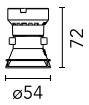

Kap Ø50 Fixed Optic Medium

■ 05.7306.GL - Gold

Recessed luminaire with LED light source. Power supply not included. Remote power supply to be installed in an accessible place.

Main specifications

Number of heads	1	Net lumen (lm)	485
Lamp category	LED	Mountings	Ceiling recessed
Power (W)	7.5W	Environment	Indoor
CCT (K)	3000K		
CRI	90		

Optical

Lighting type	Direct
LED type	LED array
Light distribution	Symmetric
Optical type	Medium
Beam angle (°)	26
Beam angle C90-270 (°)	26

Beam Angle: 26°

h(m)	E(lx)	D(m)
1	1960	0.45
2	490	0.91
3	218	1.36
4	122	1.82
5	78	2.27

Certification / Marking

Physical

Color	Gold	Length (mm)	54
Orientation	Fixed		
Recessed depth (mm)	100		
Weight (kg)	0,136		
Spot diameter (mm)	50		

Kap Ø50 Fixed Optic Medium

Power supply non dimmable.
Multicurrent 125-500mA; 5,5-22W
60.9160