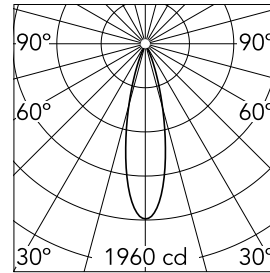

Kap Ø50 Fixed Optic Medium

■ 05.7306.GL - Gold

Recessed luminaire with LED light source. Power supply not included. Remote power supply to be installed in an accessible place.

Main specifications

Number of heads	1	Net lumen (lm)	485
Lamp category	LED	Mountings	Ceiling recessed
Power (W)	7.5W	Environment	Indoor
CCT (K)	3000K		
CRI	90		

Optical

Lighting type	Direct
LED type	LED array
Light distribution	Symmetric
Optical type	Medium
Beam angle (°)	26
Beam angle C90-270 (°)	26

Beam Angle: 26°

h(m)	E(lx)	D(m)
1	1960	0.45
2	490	0.91
3	218	1.36
4	122	1.82
5	78	2.27

Certification / Marking

Physical

Color	Gold	Length (mm)	54
Orientation	Fixed		
Recessed depth (mm)	100		
Weight (kg)	0,136		
Spot diameter (mm)	50		

Kap Ø50 Fixed Optic Medium

Power supply non dimmable.
Multicurrent 125-500mA; 5,5-22W
60.9160