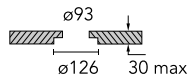

Kap Ø50 Fixed Optic Medium

■ 05.7306.74 - Black

Recessed luminaire with LED light source. Power supply not included. Remote power supply to be installed in an accessible place.

Main specifications

Number of heads	1	Net lumen (lm)	476
Lamp category	LED	Mountings	Ceiling recessed
Power (W)	7.5W	Environment	Indoor
CCT (K)	3000K		
CRI	90		

Optical

Lighting type	Direct
LED type	LED array
Light distribution	Symmetric
Optical type	Medium
Beam angle (°)	24
Beam angle C90-270 (°)	24

Beam Angle:	24°		
h(m)	E(lx)	D(m)	
1	2167	0.43	
2	542	0.85	
3	241	1.28	
4	135	1.71	
5	87	2.13	

Certification / Marking

Physical

Color	Black	Length (mm)	54
Orientation	Fixed		
Recessed depth (mm)	100		
Weight (kg)	0,136		
Spot diameter (mm)	50		

Kap Ø50 Fixed Optic Medium

Power supply non dimmable.
Multicurrent 125-500mA; 5,5-22W
60.9160