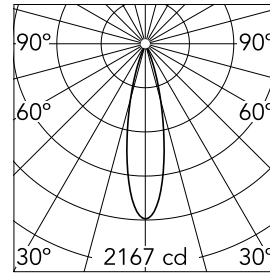

Kap Ø50 Fixed Optic Medium

■ 05.7306.74 - Black

Recessed luminaire with LED light source. Power supply not included. Remote power supply to be installed in an accessible place.

Main specifications

Number of heads	1	Net lumen (lm)	476
Lamp category	LED	Mountings	Ceiling recessed
Power (W)	7.5W	Environment	Indoor
CCT (K)	3000K		
CRI	90		

Optical

Lighting type	Direct
LED type	LED array
Light distribution	Symmetric
Optical type	Medium
Beam angle (°)	24
Beam angle C90-270 (°)	24

Beam Angle:	24°		
h(m)	E(lx)	D(m)	
1	2167	0.43	
2	542	0.85	
3	241	1.28	
4	135	1.71	
5	87	2.13	

Certification / Marking

Physical

Color	Black	Length (mm)	54
Orientation	Fixed		
Recessed depth (mm)	100		
Weight (kg)	0,136		
Spot diameter (mm)	50		

Kap Ø50 Fixed Optic Medium

Power supply non dimmable.
Multicurrent 125-500mA; 5,5-22W
60.9160