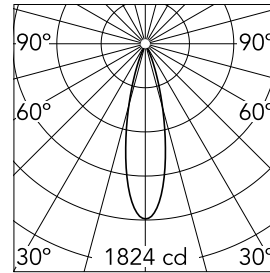

Kap Ø50 Fixed Optic Medium

■ 05.7301.GL - Gold

Recessed luminaire with LED light source. Power supply not included. Remote power supply to be installed in an accessible place.

Main specifications

Number of heads	1	Net lumen (lm)	452
Lamp category	LED	Mountings	Ceiling recessed
Power (W)	7.5W	Environment	Indoor
CCT (K)	2700K		
CRI	90		

Optical

Lighting type	Direct
LED type	LED array
Light distribution	Symmetric
Optical type	Medium
Beam angle (°)	26
Beam angle C90-270 (°)	26

Beam Angle: 26°

h(m)	E(lx)	D(m)
1	1824	0.45
2	456	0.91
3	203	1.36
4	114	1.82
5	73	2.27

Certification / Marking

Physical

Color	Gold	Length (mm)	54
Orientation	Fixed		
Recessed depth (mm)	100		
Weight (kg)	0,136		
Spot diameter (mm)	50		

Kap Ø50 Fixed Optic Medium

Power supply non dimmable.
Multicurrent 125-500mA; 5,5-22W
60.9160