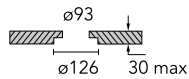

Kap Ø50 Fixed Optic Medium

■ 05.7301.GL - Gold

Recessed luminaire with LED light source. Power supply not included. Remote power supply to be installed in an accessible place.

Main specifications

Number of heads	1	Net lumen (lm)	452
Lamp category	LED	Mountings	Ceiling recessed
Power (W)	7.5W	Environment	Indoor
CCT (K)	2700K		
CRI	90		

Optical

Lighting type	Direct
LED type	LED array
Light distribution	Symmetric
Optical type	Medium
Beam angle (°)	26
Beam angle C90-270 (°)	26

Beam Angle: 26°

h(m)	E(lx)	D(m)
1	1824	0.45
2	456	0.91
3	203	1.36
4	114	1.82
5	73	2.27

Certification / Marking

Physical

Color	Gold	Length (mm)	54
Orientation	Fixed		
Recessed depth (mm)	100		
Weight (kg)	0,136		
Spot diameter (mm)	50		

Kap Ø50 Fixed Optic Medium

Power supply non dimmable.
Multicurrent 125-500mA; 5,5-22W
60.9160