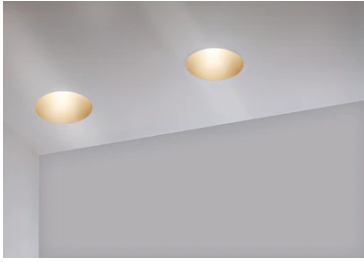

Kap Ø50 Fixed Optic Medium

■ 05.7301.GL - Gold

Recessed luminaire with LED light source. Power supply not included. Remote power supply to be installed in an accessible place.

Main specifications

Number of heads	1	Net lumen (lm)	452
Lamp category	LED	Mountings	Ceiling recessed
Power (W)	7.5W	Environment	Indoor
CCT (K)	2700K		
CRI	90		

Optical

Lighting type	Direct
LED type	LED array
Light distribution	Symmetric
Optical type	Medium
Beam angle (°)	26
Beam angle C90-270 (°)	26

Beam Angle: 26°

h(m)	E(lx)	D(m)
1	1824	0.45
2	456	0.91
3	203	1.36
4	114	1.82
5	73	2.27