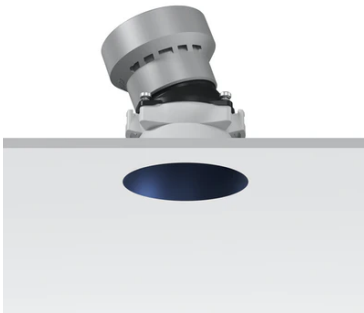

## Kap Ø50 Adjustable Optic Spot

■ 05.7315.BU - Blue

Recessed luminaire with LED light source. Power supply not included. Remote power supply to be installed in an accessible place.

### Main specifications

<b>Number of heads</b>	1	<b>Net lumen (lm)</b>	565
<b>Lamp category</b>	LED	<b>Mountings</b>	Ceiling recessed
<b>Power (W)</b>	7.5W	<b>Environment</b>	Indoor
<b>CCT (K)</b>	3000K		
<b>CRI</b>	90		

### Optical

<b>Lighting type</b>	Direct
<b>LED type</b>	LED array
<b>Light distribution</b>	Symmetric
<b>Optical type</b>	Spot
<b>Beam angle (°)</b>	15
<b>Beam angle C90-270 (°)</b>	15

<b>Beam Angle:</b>	15°	
<b>h(m)</b>	<b>E(lx)</b>	<b>D(m)</b>
1	5744	0.26
2	1436	0.52
3	638	0.78
4	359	1.04
5	230	1.30

Luminous flux luminaire  
565 lm (EXTREME CUT OFF)