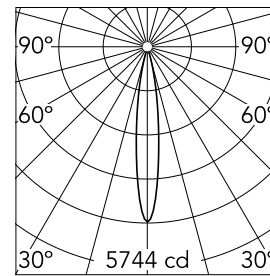

### Main specifications

<b>Number of heads</b>	1	<b>Net lumen (lm)</b>	565
<b>Lamp category</b>	LED	<b>Mountings</b>	Ceiling recessed
<b>Power (W)</b>	7.5W	<b>Environment</b>	Indoor
<b>CCT (K)</b>	3000K		
<b>CRI</b>	90		

### Optical

<b>Lighting type</b>	Direct
<b>LED type</b>	LED array
<b>Light distribution</b>	Symmetric
<b>Optical type</b>	Spot
<b>Beam angle (°)</b>	15
<b>Beam angle C90-270 (°)</b>	15

<b>Beam Angle:</b>	15°	
<b>h(m)</b>	<b>E(lx)</b>	<b>D(m)</b>
1	5744	0.26
2	1436	0.52
3	638	0.78
4	359	1.04
5	230	1.30

Luminous flux luminaire  
565 lm (EXTREME CUT OFF)

### Physical

<b>Color</b>	Blue	<b>Rotation (°)</b>	360
<b>Orientation</b>	Adjustable	<b>Spot diameter (mm)</b>	50
<b>Recessed depth (mm)</b>	100	<b>Length (mm)</b>	54
<b>Weight (kg)</b>	0,162		
<b>Tilt (°)</b>	20		