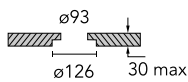

Kap Ø50 Adjustable Optic Spot

■ 05.7315.BU - Blue

Recessed luminaire with LED light source. Power supply not included. Remote power supply to be installed in an accessible place.