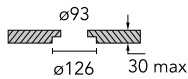

Kap Ø50 Adjustable Optic Spot

■ 05.7310.BU - Blue

Recessed luminaire with LED light source. Power supply not included. Remote power supply to be installed in an accessible place.