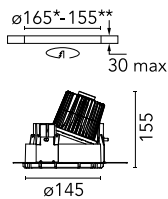

Kap Ø145 Wall-Washer Dali

■ 03.4589.CU.DA - Copper

Recessed luminaire with LED light source. Remote electronic transformer 220/240V included.

*NO TRIM
**TRIM

Main specifications

Number of heads	1	Net lumen (lm)	1117
Lamp category	LED	Mountings	Ceiling recessed
Power (W)	17W	Environment	Indoor
CCT (K)	2700K		
CRI	90		

Optical

Lighting type	Indirect, Direct
LED type	LED array
Light distribution	Asymmetric
Optical type	Wall-washer
Beam angle (°)	58
Beam angle C90-270 (°)	67
Efficiency (lm/W)	65

Beam Angle: 58°

h(m)	E(lx)	D(m)
1	1083	1.09
2	271	2.18
3	120	3.27
4	68	4.36
5	43	5.45

Physical

Color	Copper
Orientation	Fixed
Weight (kg)	0.94
Spot diameter (mm)	145

Note

Pre-installation frame. To be ordered separately.

Kap Ø145 Wall-Washer Dali

Installation Frame Trim
08.8491.BU

Installation Frame Trim
08.8491.14