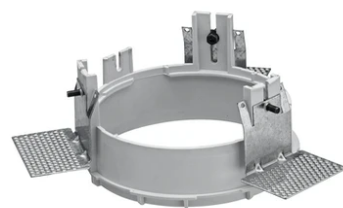

Kap Ø145 Wall-Washer Dali

■ 03.4589.CU.DA - Copper

Recessed luminaire with LED light source. Remote electronic transformer 220/240V included.

*NO TRIM
**TRIM

Main specifications

Number of heads	1	Net lumen (lm)	1117
Lamp category	LED	Mountings	Ceiling recessed
Power (W)	17W	Environment	Indoor
CCT (K)	2700K		
CRI	90		

Physical

Color	Copper
Orientation	Fixed
Weight (kg)	0.94
Spot diameter (mm)	145

Note

Pre-installation frame. To be ordered separately.

Kap Ø145 Wall-Washer Dali

Installation Frame Trim
08.8491.BU

Installation Frame Trim
08.8491.14

Installation Frame No Trim
08.8251.00

Installation Frame Trim
08.8491.30

Installation Frame Trim
08.8491.GL