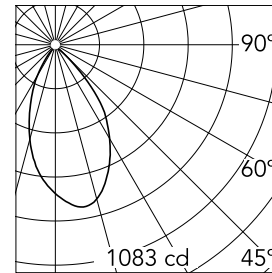

Kap Ø145 Wall-Washer Dali

■ 03.4589.CU.DA - Copper

Recessed luminaire with LED light source. Remote electronic transformer 220/240V included.

*NO TRIM
**TRIM

Main specifications

Number of heads	1	Net lumen (lm)	1117
Lamp category	LED	Mountings	Ceiling recessed
Power (W)	17W	Environment	Indoor
CCT (K)	2700K		
CRI	90		

Optical

Lighting type	Indirect, Direct
LED type	LED array
Light distribution	Asymmetric
Optical type	Wall-washer
Beam angle (°)	58
Beam angle C90-270 (°)	67
Efficiency (lm/W)	65

Beam Angle: 58°

h(m)	E(lx)	D(m)
1	1083	1.09
2	271	2.18
3	120	3.27
4	68	4.36
5	43	5.45

Physical

Color	Copper
Orientation	Fixed
Weight (kg)	0.94
Spot diameter (mm)	145

Note

Pre-installation frame. To be ordered separately.

Kap Ø145 Wall-Washer Dali

Installation Frame Trim
08.8491.BU

Installation Frame Trim
08.8491.14