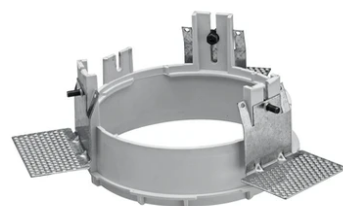

## Kap Ø145 Wall-Washer Dali

03.4589.B1.DA - White

Recessed luminaire with LED light source. Remote electronic transformer 220/240V included.

\*NO TRIM  
\*\*TRIM

## Kap Ø145 Wall-Washer Dali

---

Installation Frame Trim  
08.8491.BU

---

Installation Frame Trim  
08.8491.14

---

Installation Frame No Trim  
08.8251.00

---

Installation Frame Trim  
08.8491.30

---

Installation Frame Trim  
08.8491.GL