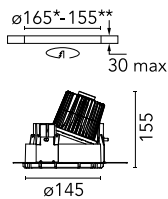

Kap Ø145 Wall-Washer Dali

03.4589.B1.DA - White

Recessed luminaire with LED light source. Remote electronic transformer 220/240V included.

*NO TRIM
**TRIM

Main specifications

Number of heads	1	Net lumen (lm)	1189
Lamp category	LED	Mountings	Ceiling recessed
Power (W)	17W	Environment	Indoor
CCT (K)	2700K		
CRI	90		

Optical

Lighting type	Indirect, Direct
LED type	LED array
Light distribution	Asymmetric
Optical type	Wall-washer
Beam angle (°)	56
Beam angle C90-270 (°)	62
Efficiency (lm/W)	69