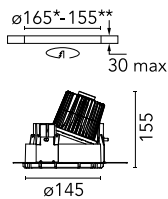

Kap Ø145 Wall-Washer Dali

■ 03.4589.74.DA - Black

Recessed luminaire with LED light source. Remote electronic transformer 220/240V included.

*NO TRIM
**TRIM

Main specifications

Number of heads	1	Net lumen (lm)	999
Lamp category	LED	Mountings	Ceiling recessed
Power (W)	17W	Environment	Indoor
CCT (K)	2700K		
CRI	90		

Optical

Lighting type	Indirect, Direct
LED type	LED array
Light distribution	Asymmetric
Optical type	Wall-washer
Beam angle (°)	55
Beam angle C90-270 (°)	63
Efficiency (lm/W)	58

Beam Angle: 55°

h(m)	E(lx)	D(m)
1	1018	1.14
2	254	2.29
3	113	3.43
4	64	4.57
5	41	5.72

Physical

Color	Black
Orientation	Fixed
Weight (kg)	0.94
Spot diameter (mm)	145

Note

Pre-installation frame. To be ordered separately.

Kap Ø145 Wall-Washer Dali

Installation Frame Trim
08.8491.BU

Installation Frame Trim
08.8491.14