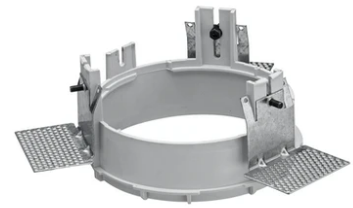

Kap Ø145 Wall-Washer Dali

■ 03.4589.74.DA - Black

Recessed luminaire with LED light source. Remote electronic transformer 220/240V included.

*NO TRIM
**TRIM

Main specifications

Number of heads	1	Net lumen (lm)	999
Lamp category	LED	Mountings	Ceiling recessed
Power (W)	17W	Environment	Indoor
CCT (K)	2700K		
CRI	90		

Physical

Color	Black
Orientation	Fixed
Weight (kg)	0.94
Spot diameter (mm)	145

Note

Pre-installation frame. To be ordered separately.

Kap Ø145 Wall-Washer Dali

Installation Frame Trim
08.8491.BU

Installation Frame Trim
08.8491.14

Installation Frame No Trim
08.8251.00

Installation Frame Trim
08.8491.30

Installation Frame Trim
08.8491.GL