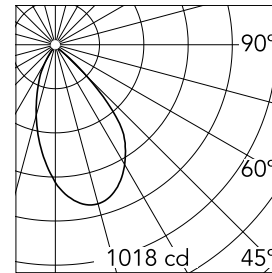

Kap Ø145 Wall-Washer Dali

■ 03.4589.74.DA - Black

Recessed luminaire with LED light source. Remote electronic transformer 220/240V included.

*NO TRIM
**TRIM

Main specifications

Number of heads	1	Net lumen (lm)	999
Lamp category	LED	Mountings	Ceiling recessed
Power (W)	17W	Environment	Indoor
CCT (K)	2700K		
CRI	90		

Optical

Lighting type	Indirect, Direct
LED type	LED array
Light distribution	Asymmetric
Optical type	Wall-washer
Beam angle (°)	55
Beam angle C90-270 (°)	63
Efficiency (lm/W)	58

Beam Angle: 55°

h(m)	E(lx)	D(m)
1	1018	1.14
2	254	2.29
3	113	3.43
4	64	4.57
5	41	5.72

Physical

Color	Black
Orientation	Fixed
Weight (kg)	0.94
Spot diameter (mm)	145

Note

Pre-installation frame. To be ordered separately.

Kap Ø145 Wall-Washer Dali

Installation Frame Trim
08.8491.BU

Installation Frame Trim
08.8491.14