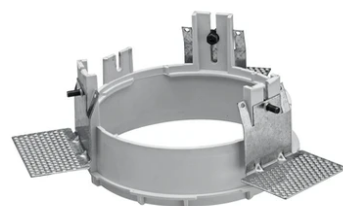

## Kap Ø145 Wall-Washer Dali

03.4588.B1.DA - White

Recessed luminaire with LED light source. Remote electronic transformer 220/240V included.

\*NO TRIM  
\*\*TRIM

## Kap Ø145 Wall-Washer Dali

---

Installation Frame Trim  
08.8491.BU

---

Installation Frame Trim  
08.8491.14

---

Installation Frame No Trim  
08.8251.00

---

Installation Frame Trim  
08.8491.30

---

Installation Frame Trim  
08.8491.GL