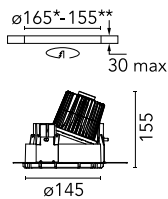

Kap Ø145 Wall-Washer Dali

03.4588.B1.DA - White

Recessed luminaire with LED light source. Remote electronic transformer 220/240V included.

*NO TRIM
**TRIM

Main specifications

Number of heads	1	Net lumen (lm)	1246
Lamp category	LED	Mountings	Ceiling recessed
Power (W)	17W	Environment	Indoor
CCT (K)	3000K		
CRI	90		

Optical

Lighting type	Indirect, Direct
LED type	LED array
Light distribution	Asymmetric
Optical type	Wall-washer
Beam angle (°)	56
Beam angle C90-270 (°)	62
Efficiency (lm/W)	73